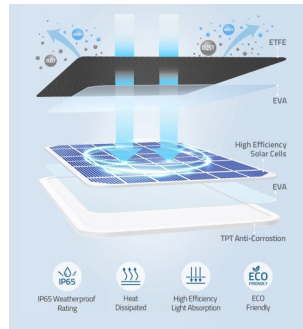

No Need To Charge Batteries

With a solar panel installed for each camera, there is no need to manually charge them providing hassle free security.